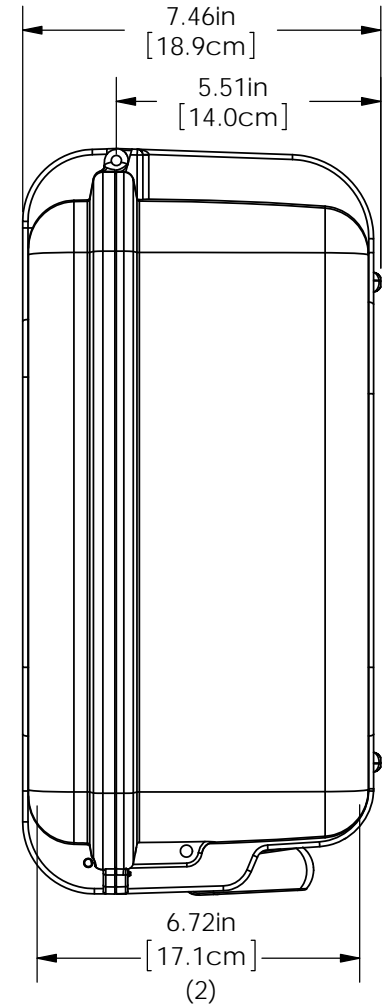

**SECTION A-A**

**NOTES:**

- 1) Holds laptops upto 16.1" screens  
14.1" X 11.6" X 2"
- 2) Max. usable inside dimensions are:  
18.4" X 13.3" X 6.7"
- 3) Includes a lid organizer, shock  
absorbing bottom and detachable  
confort carry strap.