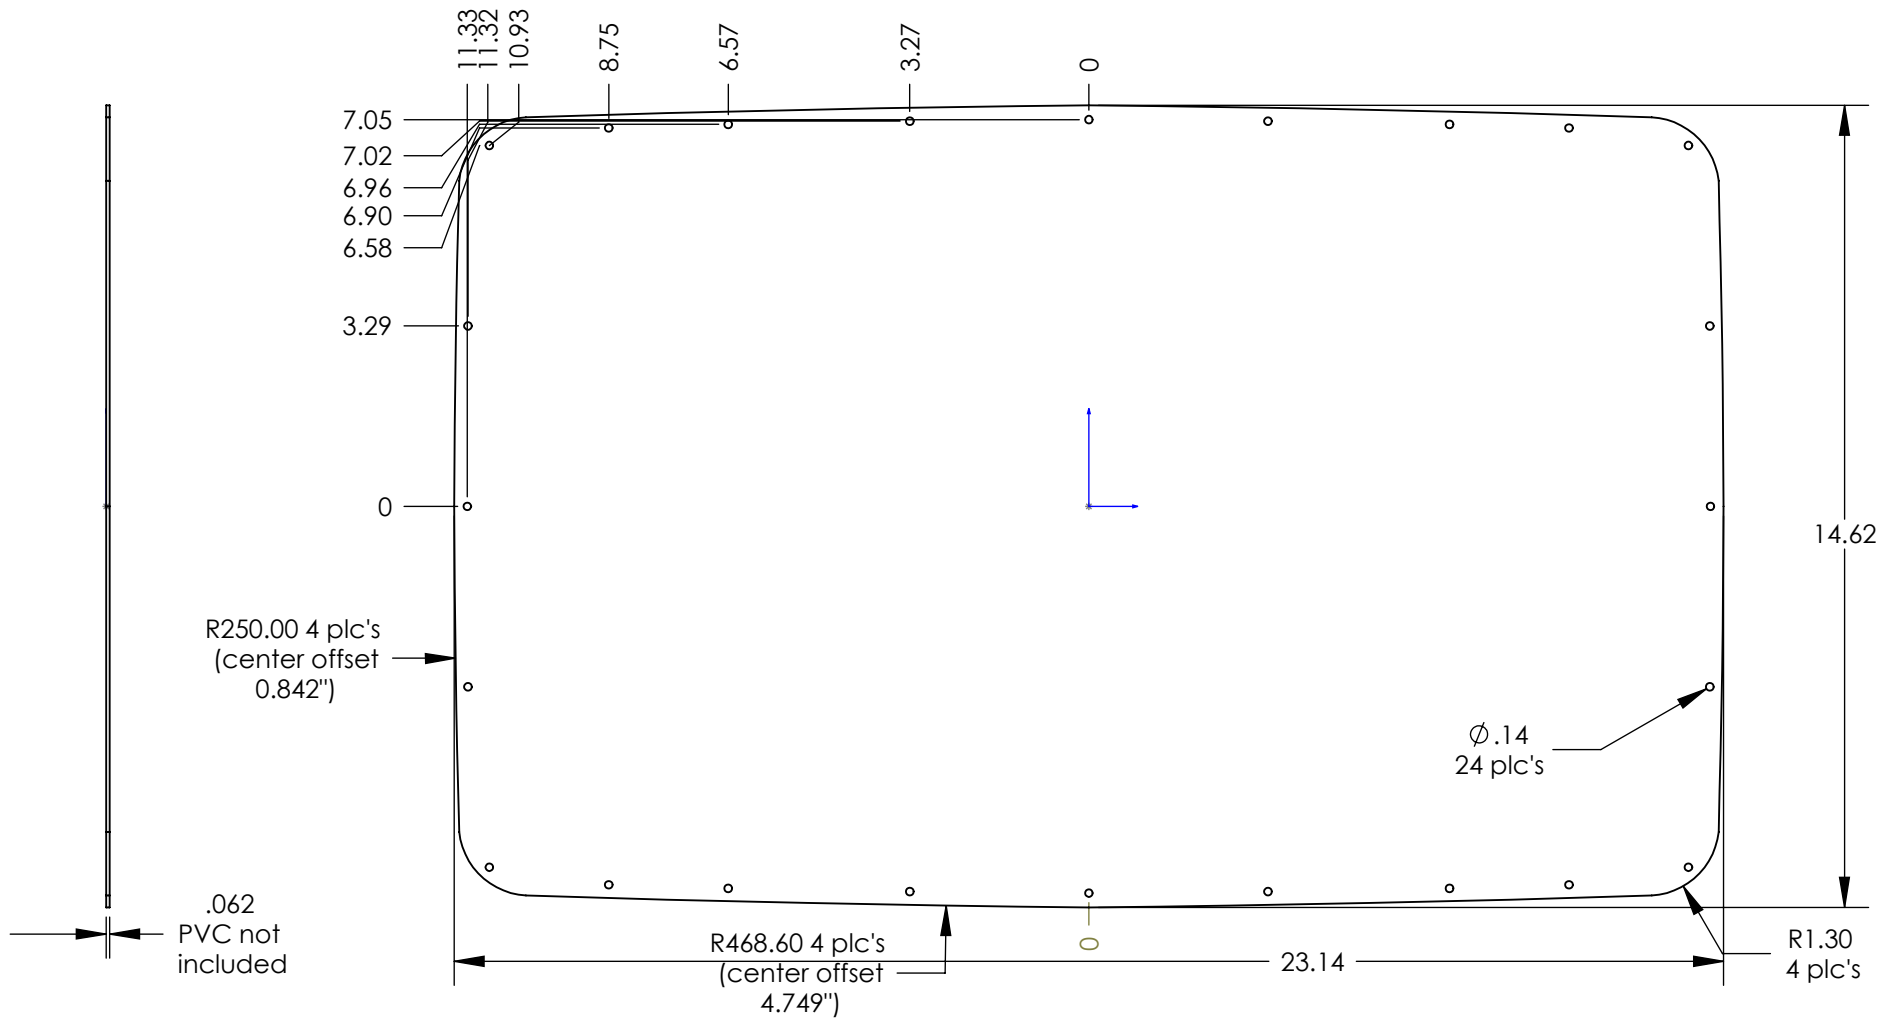

# 7950T 920 TOP PANEL KIT

**NOTES:**

- 1) PVC film this side.
- 2) Panel Kit includes:  
1 pc of pn 7951 920 top aluminum panel.  
24 pcs of pn 6005 screws (#4 X 3/8").

# 7950B 920 BOTTOM PANEL KIT

**NOTES:**

- 1) PVC film this side.
- 2) Panel Kit includes:
  - 1 pc of pn 7952 920 bottom aluminum panel.
  - 1 pc of pn 8901 Instrument panel O-ring for 920.
  - 24 pcs of pn 8000 O-ring.
  - 24 pcs of pn 6005 screws (#4 X 3/8").