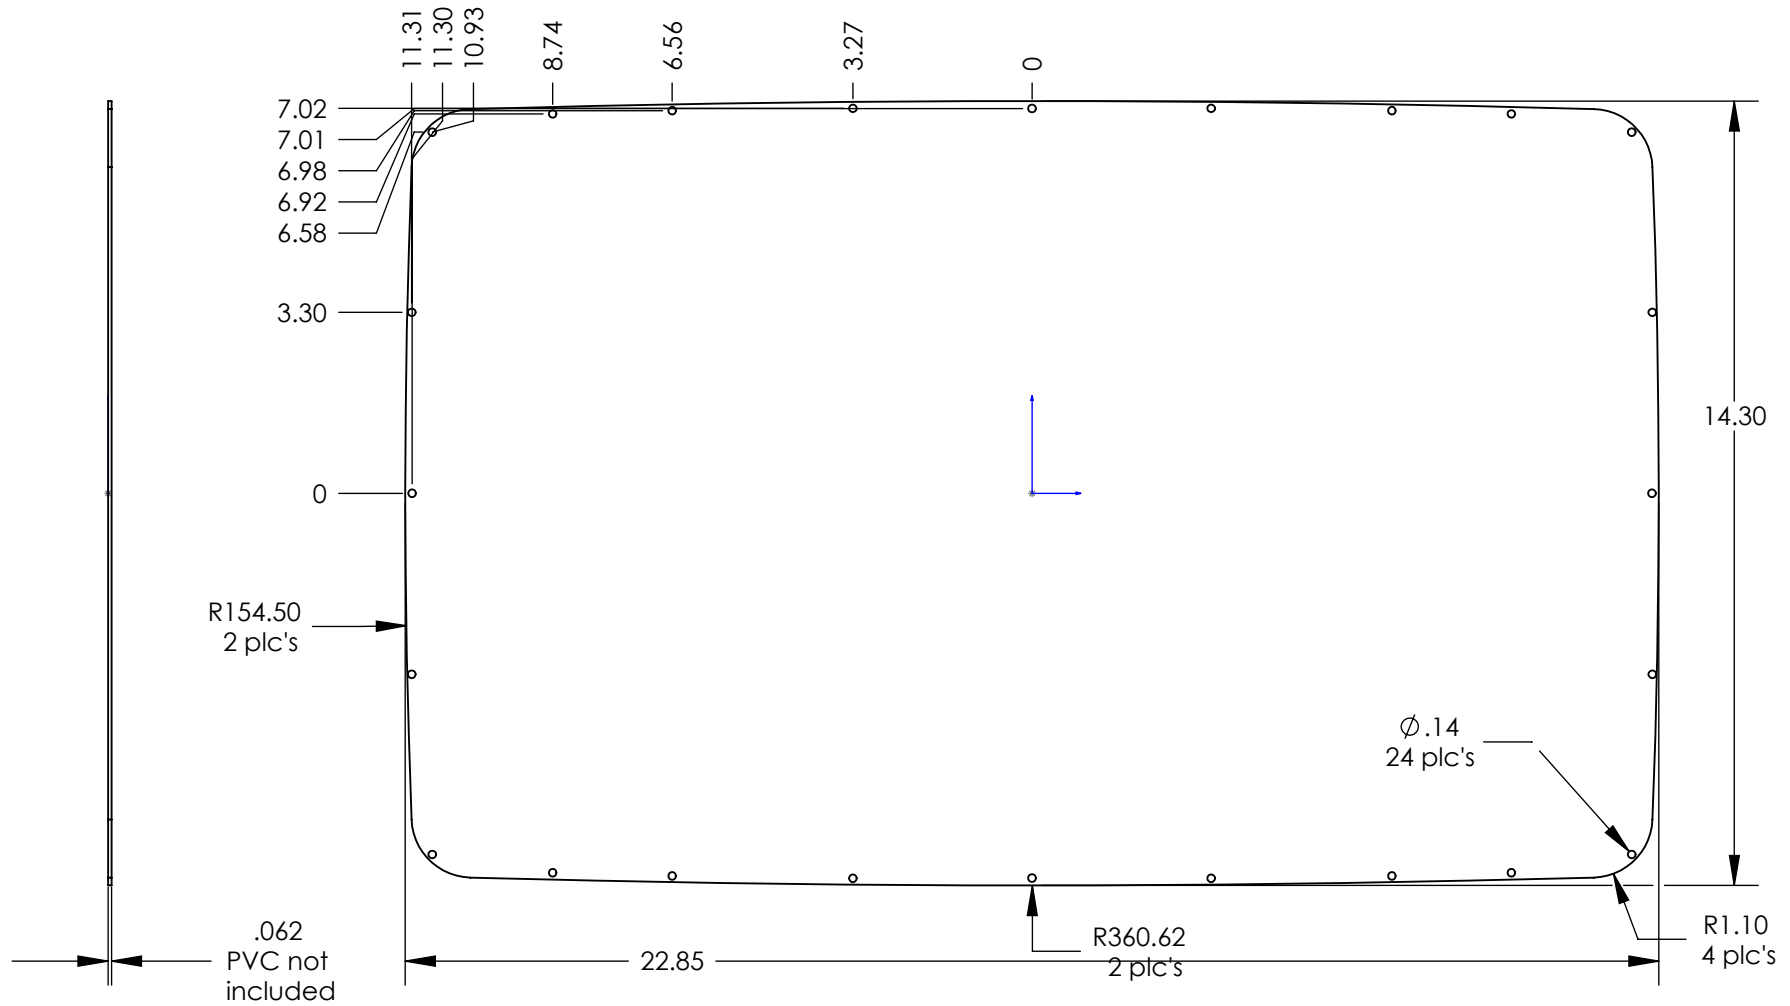

# 7950T 920 TOP PANEL KIT

**NOTES:**

- 1) PVC film this side.
- 2) Panel Kit includes:  
1 pc of pn 7951 920 top aluminum panel.  
24 pcs of pn 6005 screws (#4 X 3/8").

# 7950B 920 BOTTOM PANEL KIT

**NOTES:**

- 1) PVC film this side.
- 2) Panel Kit includes:
  - 1 pc of pn 7952 920 bottom aluminum panel.
  - 1 pc of pn 8901 Instrument panel O-ring for 920.
  - 24 pcs of pn 8000 O-ring.
  - 24 pcs of pn 6005 screws (#4 X 3/8").