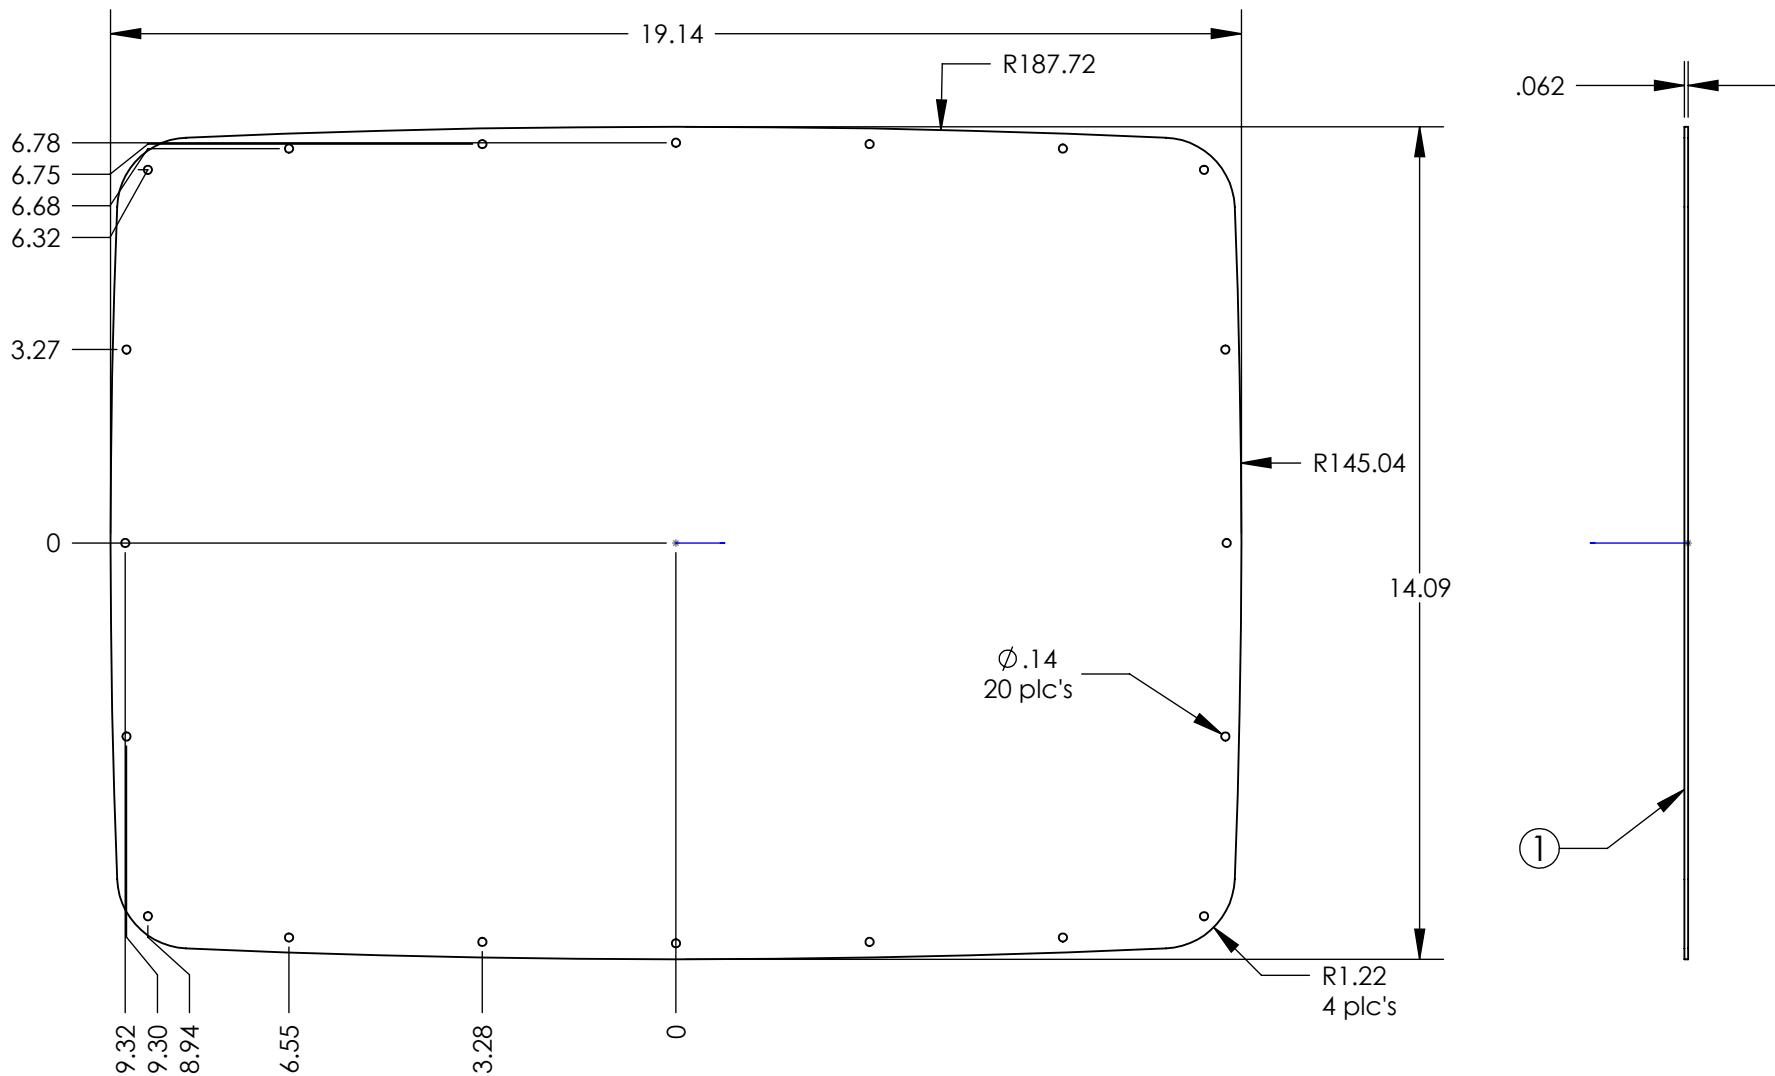

7750T 710 / 720 TOP PANEL KIT

NOTES:

- 1) PVC film this side.
- 2) Panel Kit includes:
 - 1 pc of pn 7751 710 & 720 top aluminum panel.
 - 20 pcs of pn 6005 screws (#4 X 3/8").

7750B 710 / 720 BOTTOM PANEL KIT

NOTES:

- 1) PVC film this side.
- 2) Panel Kit includes:
 - 1 pc of pn 7752 720 bottom aluminum panel.
 - 1 pc of pn 8701 Instrument panel O-ring for 710 & 720.
 - 20 pcs of pn 8000 O-ring.
 - 20 pcs of pn 6005 screws (#4 X 3/8").