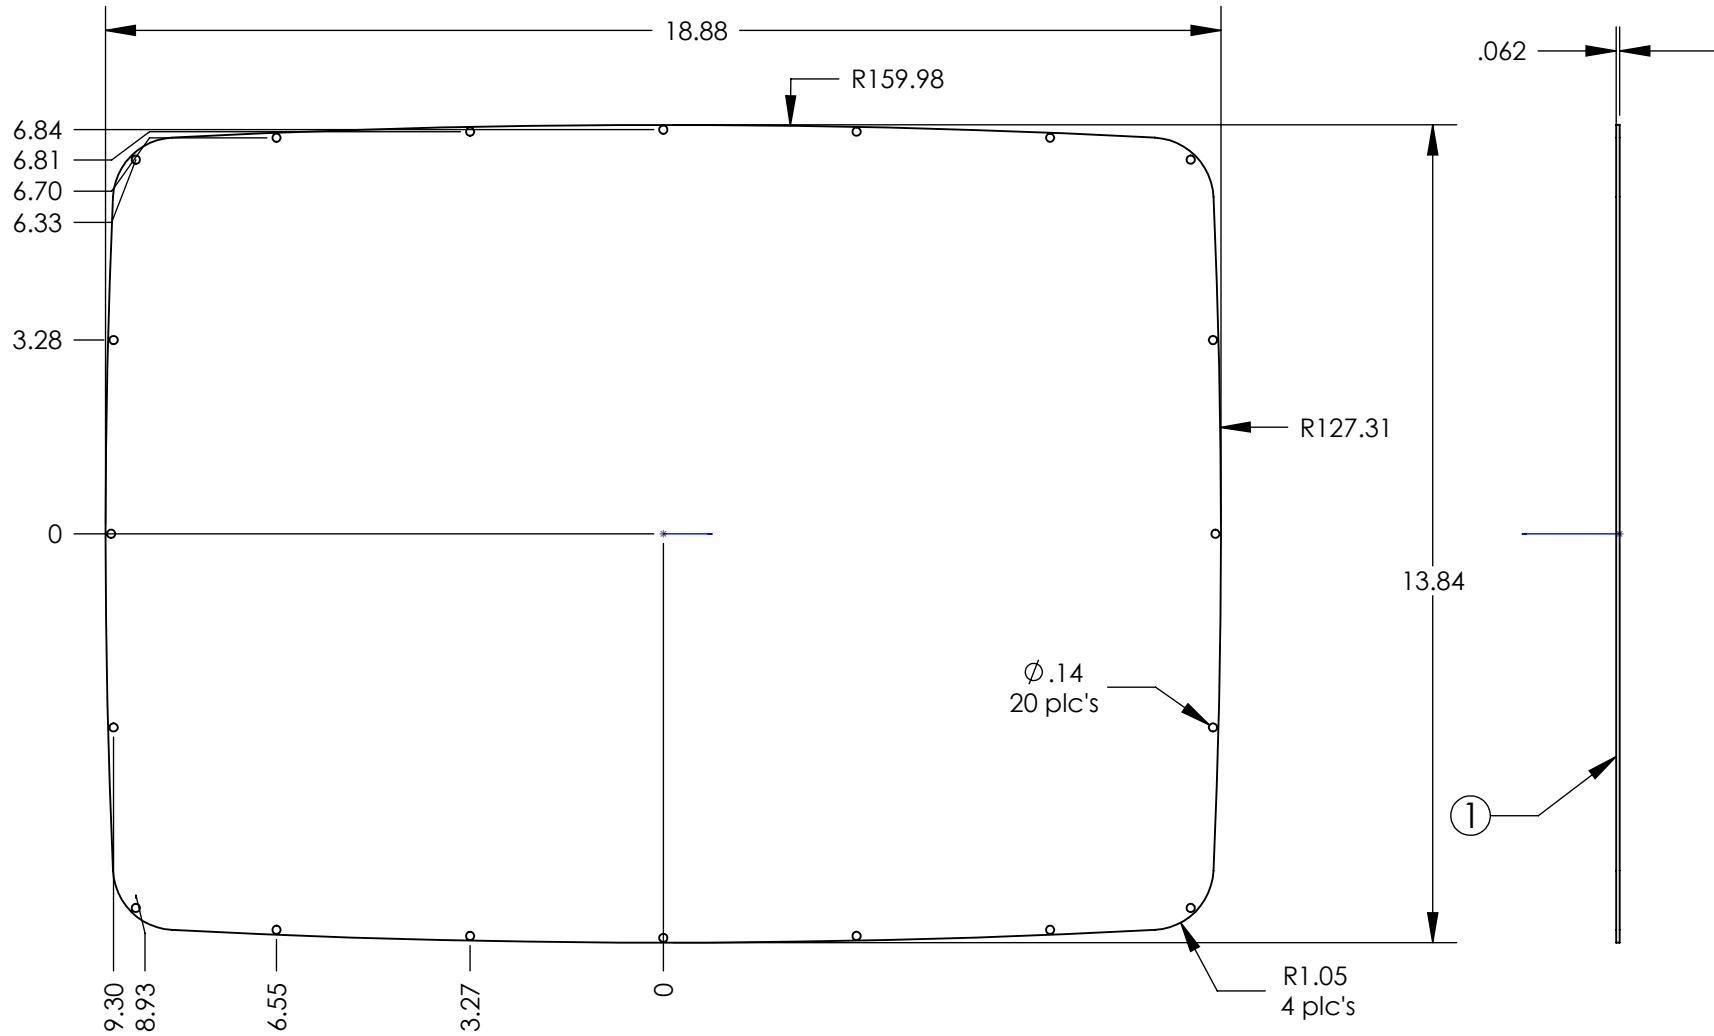

7750T 710 / 720 TOP PANEL KIT

NOTES:

- 1) PVC film this side.
- 2) Panel Kit includes:
 - 1 pc of pn 7751 710 & 720 top aluminum panel.
 - 20 pcs of pn 6005 screws (#4 X 3/8").

7750B 710 / 720 BOTTOM PANEL KIT

NOTES:

- 1) PVC film this side.
- 2) Panel Kit includes:
 - 1 pc of pn 7752 720 bottom aluminum panel.
 - 1 pc of pn 8701 Instrument panel O-ring for 710 & 720.
 - 20 pcs of pn 8000 O-ring.
 - 20 pcs of pn 6005 screws (#4 X 3/8").