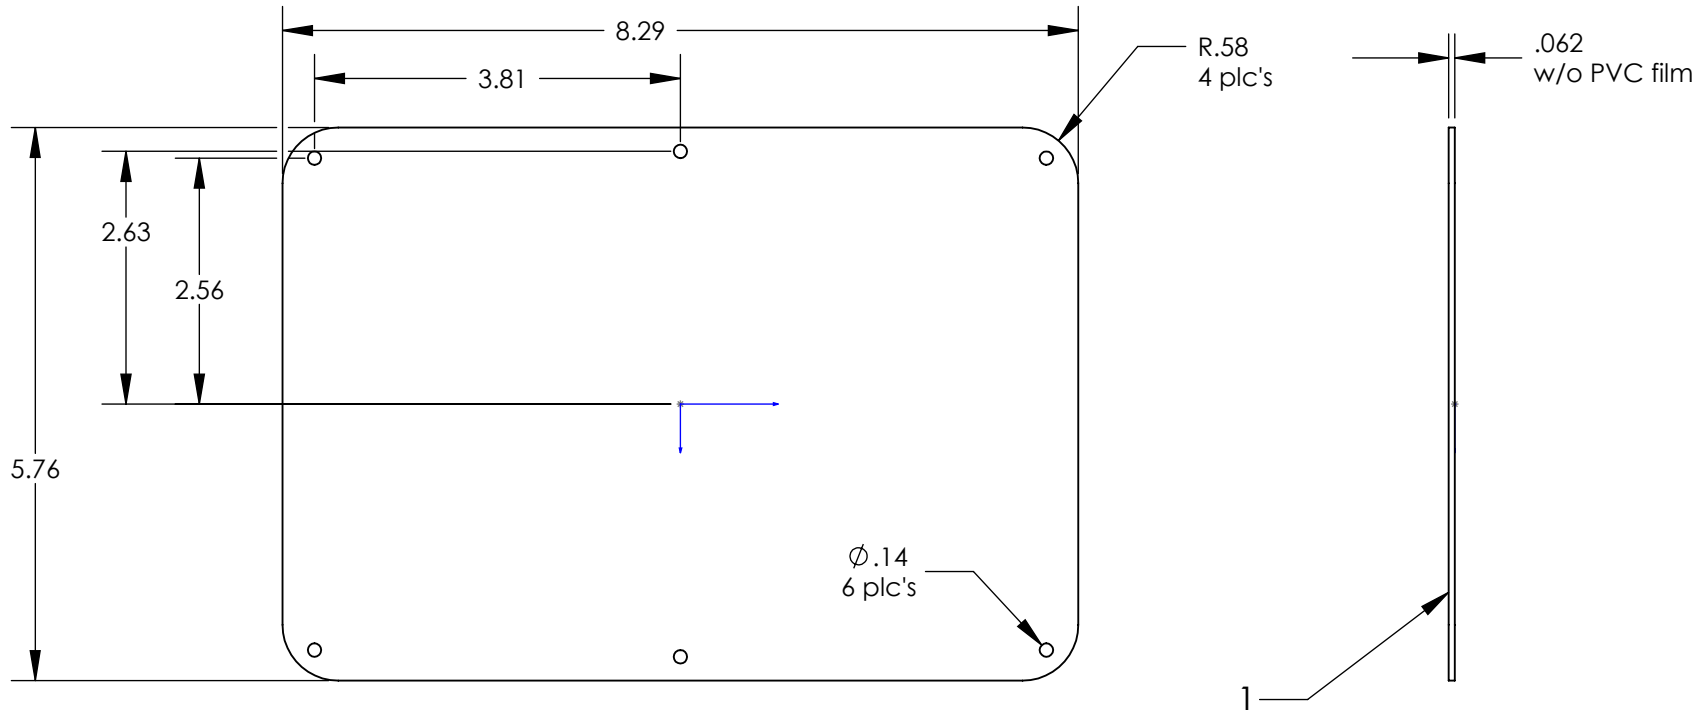

# 7150T 120 TOP PANEL KIT

**NOTES:**

- 1) PVC film this side.
- 2) Panel Kit includes:
  - 1 pc of pn 7151 120top aluminum panel.
  - 6 pcs of pn 6005 screws (#4 X 3/8").

# 7150B 120 BOTTOM PANEL KIT

**NOTES:**

- 1) PVC film this side.
- 2) Panel Kit includes:
  - 1 pc of pn 7152 120 bottom aluminum panel.
  - 1 pc of pn 8101 Instrument panel O-ring for 120.
  - 6 pcs of pn 8000 O-ring.
  - 6 pcs of pn 6005 screws (#4 X 3/8").