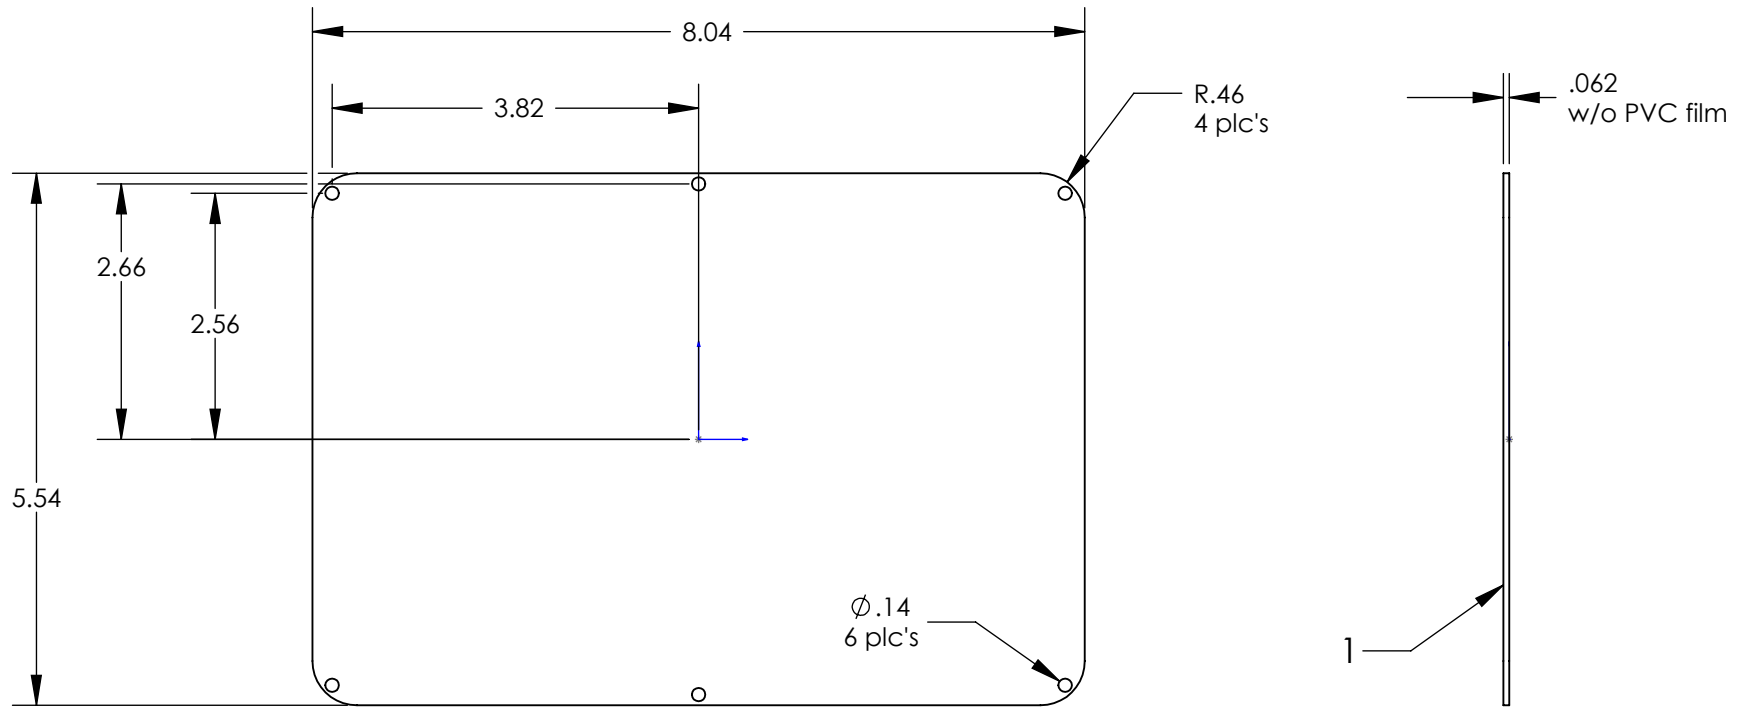

# 7150T 120 TOP PANEL KIT

**NOTES:**

- 1) PVC film this side.
- 2) Panel Kit includes:
  - 1 pc of pn 7151 120top aluminum panel.
  - 6 pcs of pn 6005 screws (#4 X 3/8").

# 7150B 120 BOTTOM PANEL KIT

**NOTES:**

- 1) PVC film this side.
- 2) Panel Kit includes:
  - 1 pc of pn 7152 120 bottom aluminum panel.
  - 1 pc of pn 8101 Instrument panel O-ring for 120.
  - 6 pcs of pn 8000 O-ring.
  - 6 pcs of pn 6005 screws (#4 X 3/8").